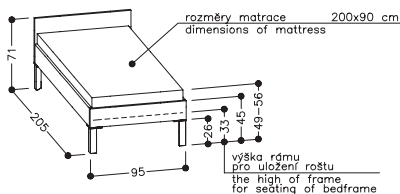

Bed frames options: bed frame slats, adjustable bed frame with slats, bedframe with slats and straps. Mattress available from our current offer.

PORTE jednolůžko

délka 200 cm

Single bed, length 200 cm

PORTE jednolůžko