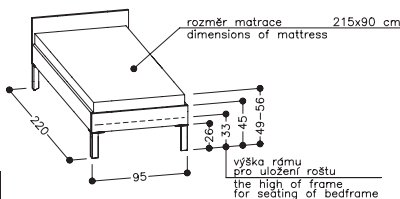

PORTE jednolůžko

délka 215 cm

Single bed, length 215 cm